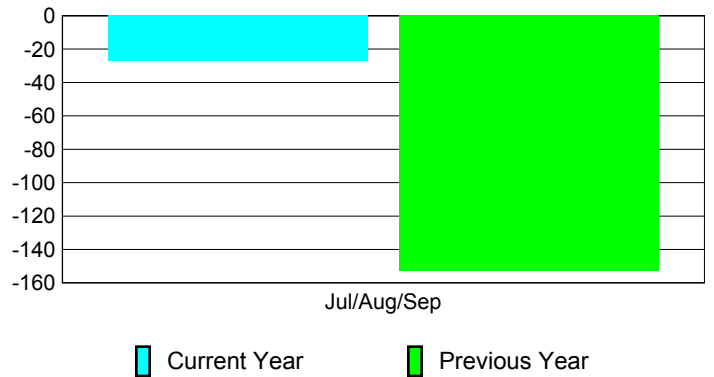

Comparison of Membership Gain/Loss

Current Year Compared to the Previous Year