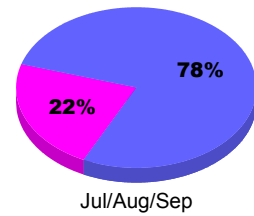

Membership Results
2010-2011

Membership
2009-2010

Month	Net Memb Goal	Actual New Memb	Actual Dropped Memb	Gain/Loss of Memb	Gain/Loss of Memb
Jul/Aug/Sep	50	21	-48	-27	-153
Totals	50	21	-48	-27	-153

Membership Results 2010-2011

Goal, New, Dropped, Gain/Loss

Comparison of Membership Gain/Loss

Current Year Compared to the Previous Year

Gender Comparison 2010-2011

■ Male ■ Female